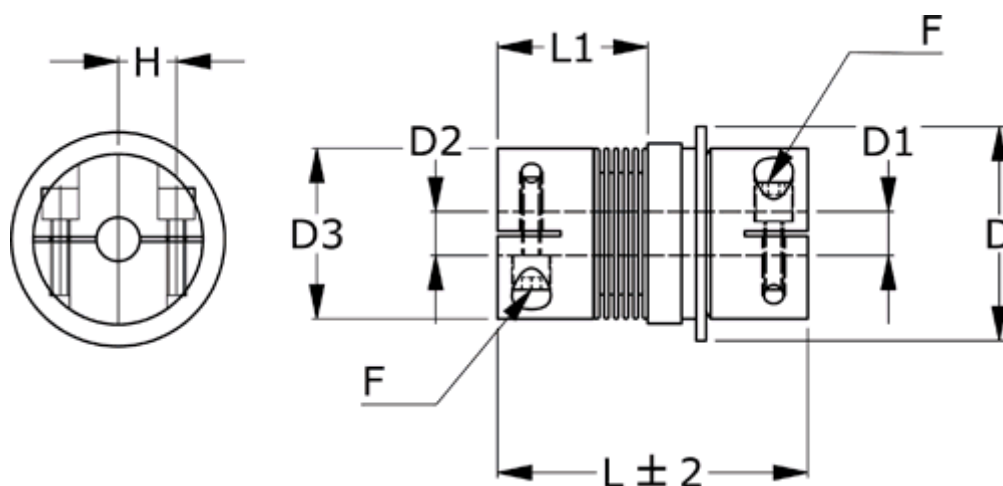

# Data Sheet

Article number: 335010040570816D2

Description: Safety coupling BKK 004,5 multiposition  
Length 57 mm, bore 8/16 mm, TKn max 6 NM

## Measures

D = 42  
D1 = 16  
D2 = 8  
D3 = 32.5  
F = M4  
H = 12.0  
L = 57  
L1 = 27.0

Nom. torque NM (TKn) = 6NM overload torque range 2  
Position engagement = C = Synchronous  
s = 0.7